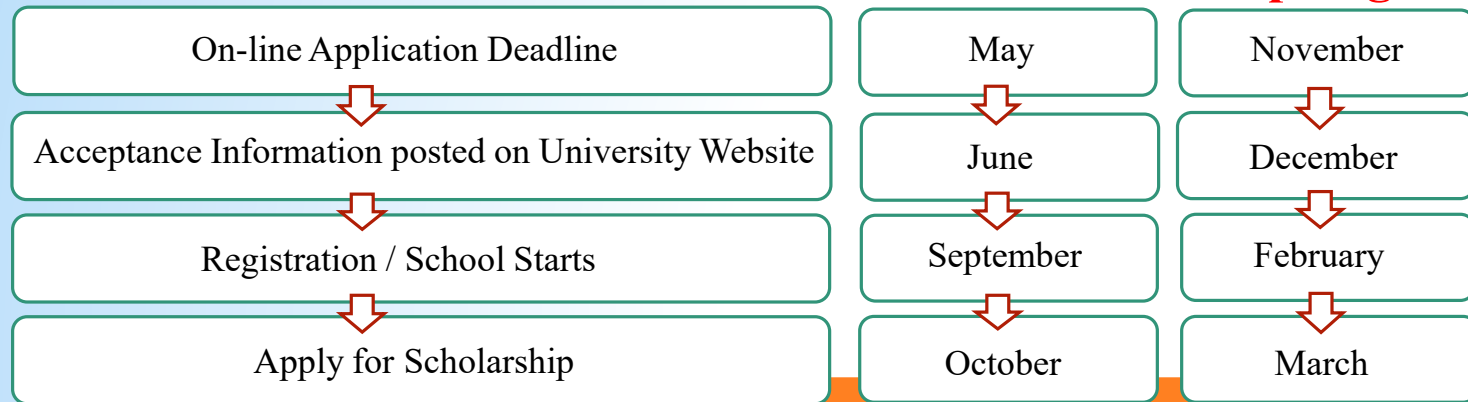

For Foreign Students How to apply to National Kaohsiung Normal University

Enrollment

Fees

Tuition Per Semester	Master's/Doctorate Base Tuition	NTD 26,400-33,000 (USD 923-1,154)
	Graduate Credit Fees(Per Credit)	NTD 3,000 (USD 105)
	Bachelor	NTD 45,700-53,200 (USD 1,598-1,860)
Dormitory Fees Per Semester	NTD 6,000-11,000 (USD 210-385) (4-6 Persons/Room for undergraduate student) (1-2 Persons/Room for graduate student)	
Scholarship (Per Year) NKNU offers scholarship to international students who do not receive other forms of scholarships.	Doctorate	NTD 48,000 (NTD 6,000 × 8 Month) USD 1,680 (USD 210 × 8 Month)
	Master's	NTD 48,000 (NTD 6,000 × 8 Month) USD 1,680 (USD 210 × 8 Month)
	Bachelor	NTD 40,000 (NTD 5,000 × 8 Month) USD 1,400 (USD 175 × 8 Month)